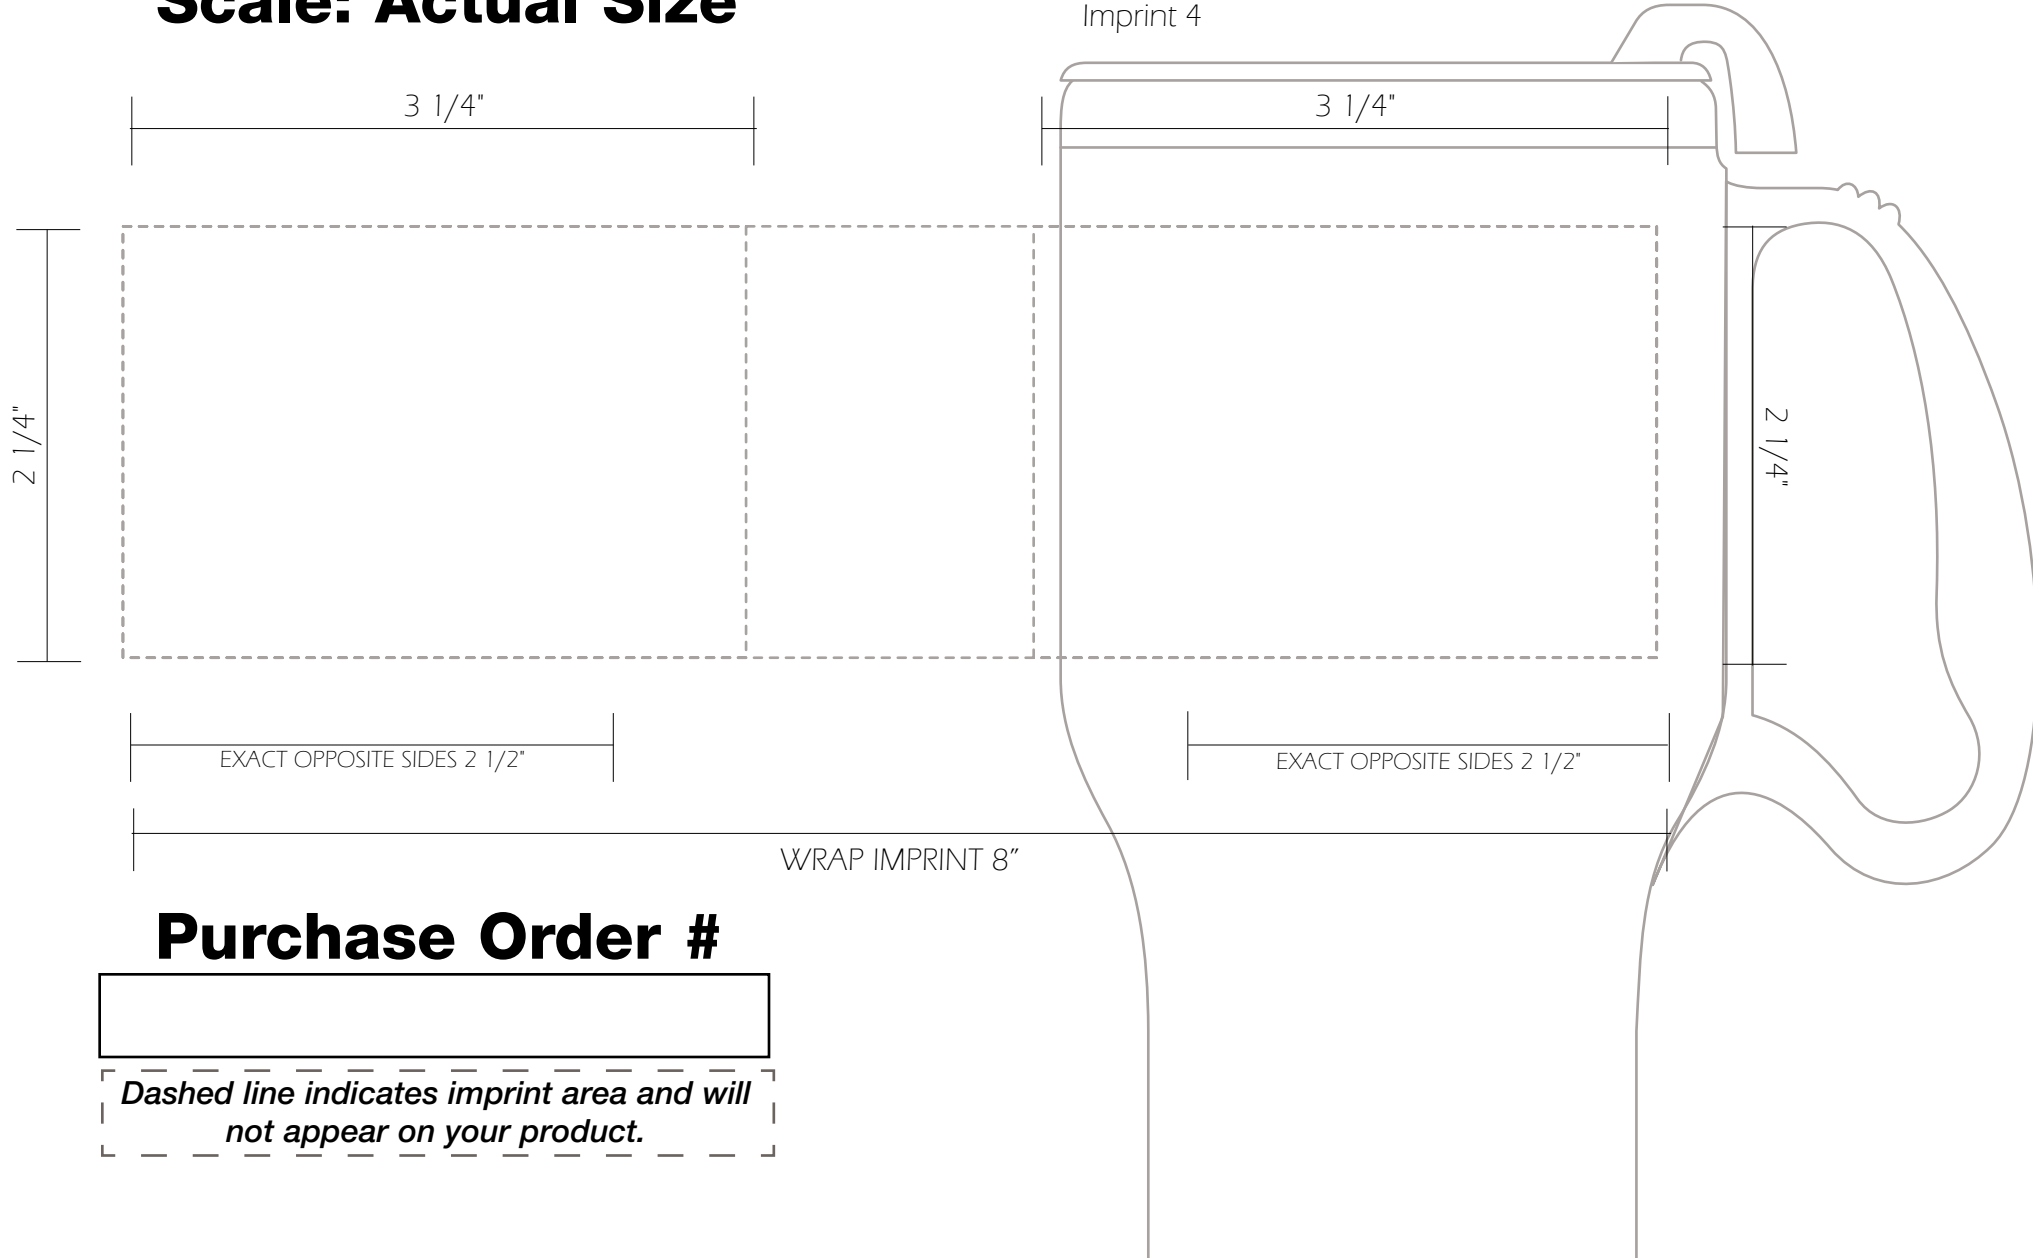

## RST16 - Roadster Mug

Scale: Actual Size

JOB #  
ARTIST  
Imprint 1  
Imprint 2  
Imprint 3  
Imprint 4

### Purchase Order #

*Dashed line indicates imprint area and will not appear on your product.*