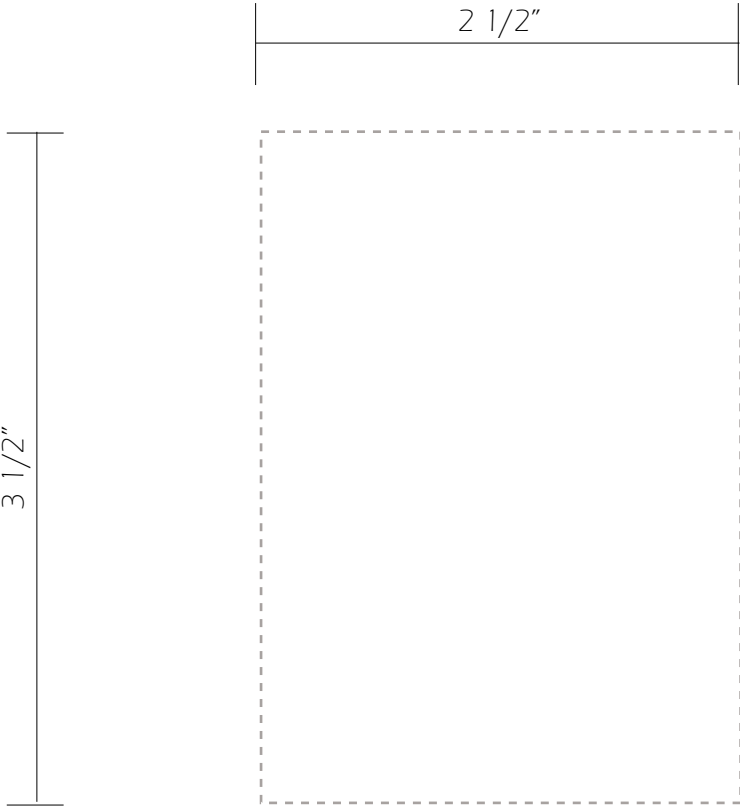

IF2 - 16oz. Infinity
Scale: Actual Size

Purchase Order #

Dashed line indicates imprint area and will not appear on your product.